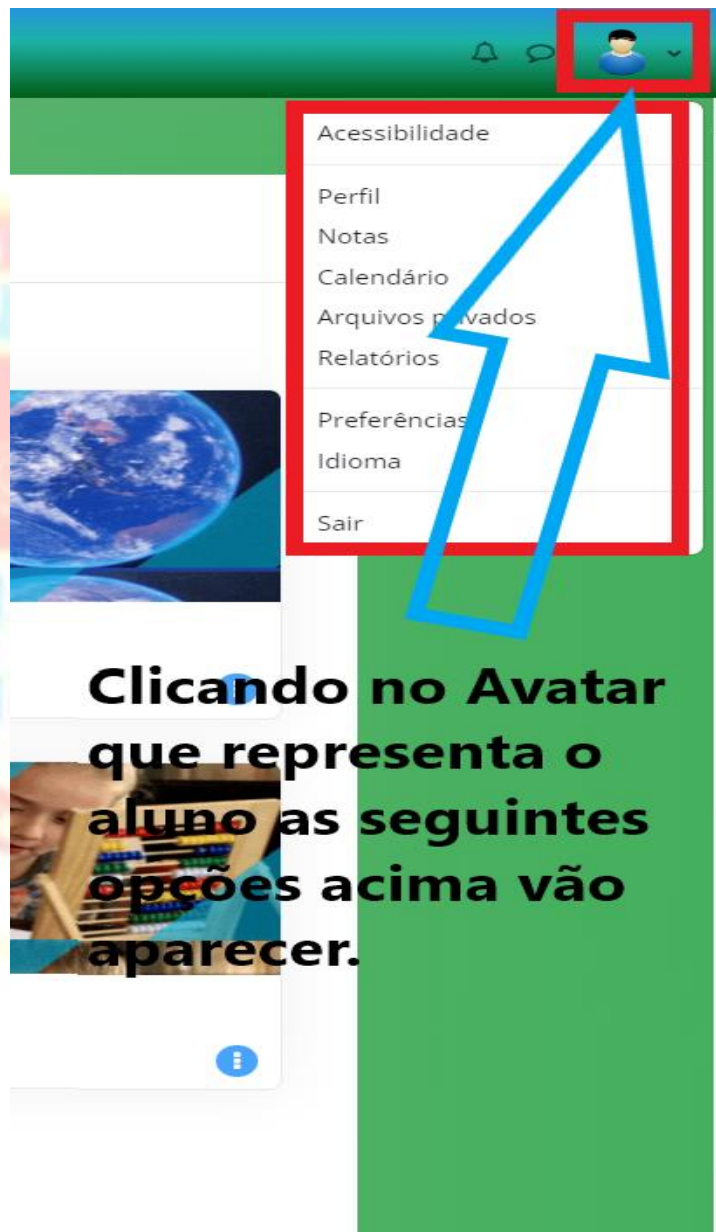

Clicando no Avatar que representa o aluno as seguintes opções acima vão aparecer.